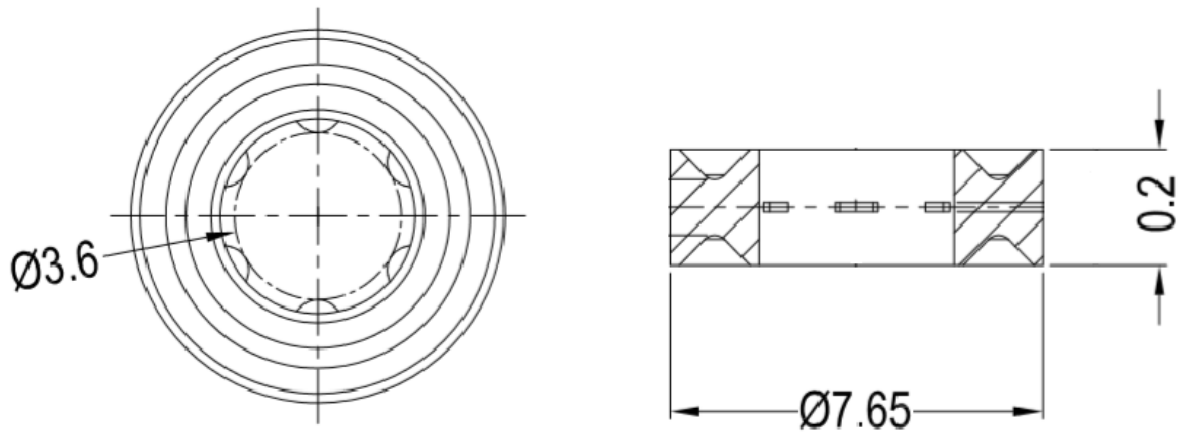

Washer - Retaining - Clear - PA6

Product No.	O.D (mm)	I.D (mm)	Thickness (mm)
11001	7.65	3.6	0.2