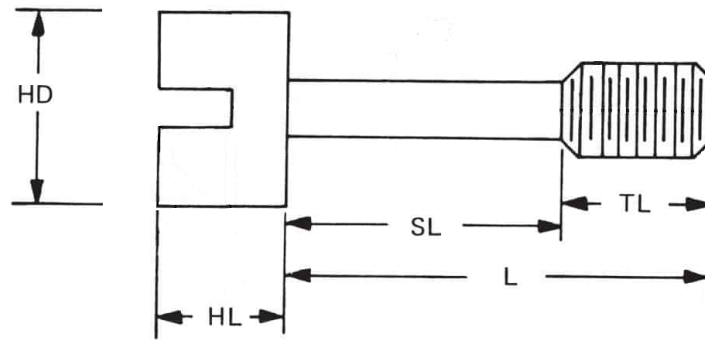

## Screw - Captive - Stainless Steel

Product No.	Thread	TL (mm)	SL (mm)	L (mm)	HL (mm)	HD (mm)
10490	#6 - 32	5.6	7.9	13.5	3.2	7.2