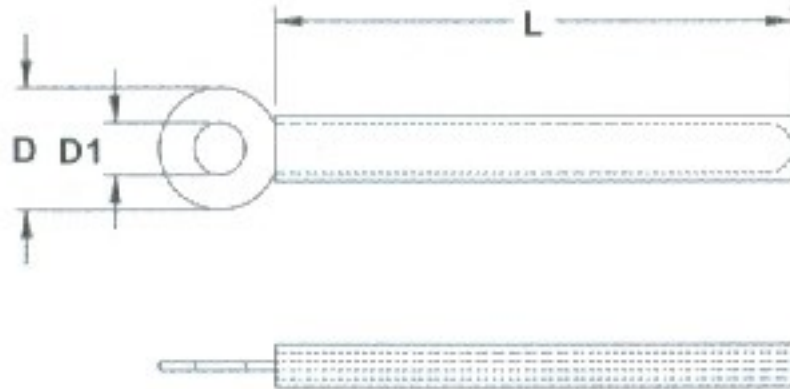

Cable Clamps -Screw Down - Steel With PVC Tube - BLACK

Part No.	D(mm)	D1(mm)	L(mm)
41005	7.5	3.3	32
41006	8.0	3.6	62
41007	8.5	4.2	35
41008	7.5	4.2	74
41009	8.5	5.1	69
41010	10.0	6.0	78
41011	16.0	10.0	115