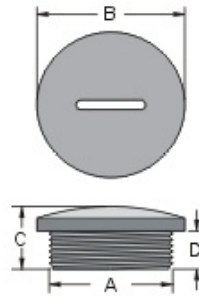

Plug - Threaded - Nylon 66 - BLACK

Product No.	Thread	A mm	B mm	C mm	D mm
40456	M16 x 1.5	15.7	20.0	10.5	6.0
40457	M20 x 1.5	19.9	24.0	10.5	6.0
40458	M25 x 1.5	24.7	29.7	12.8	7.8
40459	M32 x 1.5	31.7	36.6	13.3	7.8
40460	M40 x 1.5	39.9	45.8	13.3	7.8
40461	M50 x 1.5	49.9	55.5	16.2	9.8
40462	M63 x 1.5	62.4	69.3	17.5	11.8