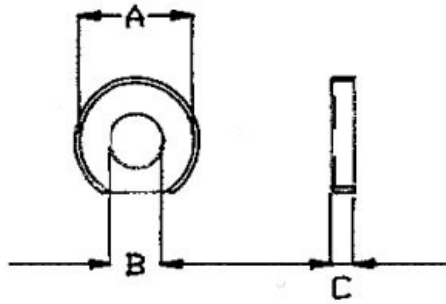

Washer - Cup - Brass

Product No.	A (mm)	B (mm)	C (mm)
12102	10	5.1	2.4