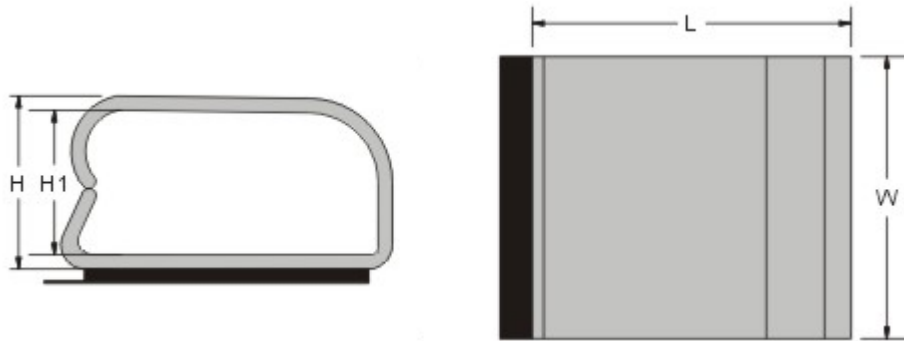

Cable Clamp - Wire Clip - Adhesive - PVC - Grey

Part No.	L (mm)	W (mm)	H (mm)	H1 (mm)
42551	28.5	25.4	13.8	11.4