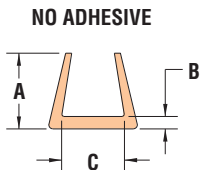

Quick Specs

Material	Polyethylene or Nylon
Flammability Rating	94HB (Nylon only)
Temperature Range	-40°F (-40°C) to 149°F (65°C) (Polyethylene) -40°F (-40°C) to 185°F (85°C) (Nylon)