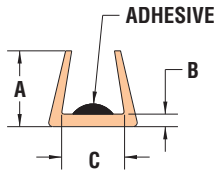

Quick Specs

Material	Polyethylene or Nylon
Flammability Rating	94HB (Nylon only)
Temperature Range	-40°F (-40°C) to 149°F (65°C) (Polyethylene) -40°F (-40°C) to 185°F (85°C) (Nylon)