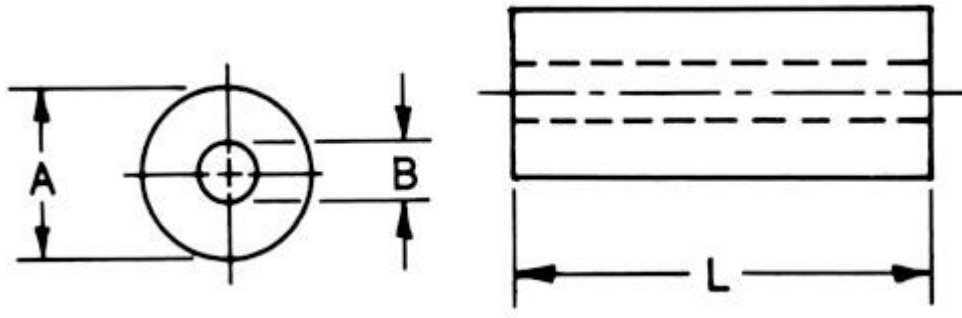

Machine Screw - Pan Head - Phillips - Nylon 66 - NATURAL

| Product No. | A (mm) | B (mm) | L (mm) |
|-------------|-----------|-----------|-----------|
| 13RS062590 | 15.49 | 6.5 | 38.1 |