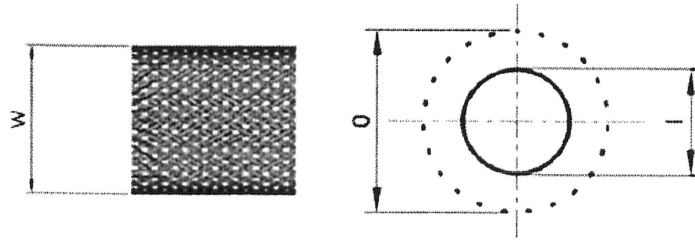

Sleeving - Cold Cut - Expandable - Braided - Polyester - BLACK

Part No.	Nominal Size (W) (mm)	Expanded Range		Reel Size (m)
		Min. Size (I) (mm)	Max. Size (O) (mm)	
40872	50	40	54	100