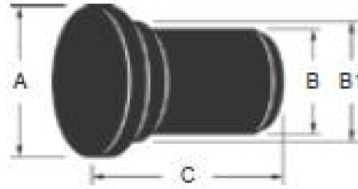

Cable Gland Plug - EPDM Rubber - BLACK

Part No.	A (mm)	B (mm)	B1 (mm)	C (mm)
40621-BP	7.5	6	-	15
40622-BP	15.5	9.2	12.7	18
40623-BP	17	14	14.4	18
40624-BP	22	17.8	19.3	18
40625-BP	28	24.5	25	18
40626-BP	36	30.6	33	20