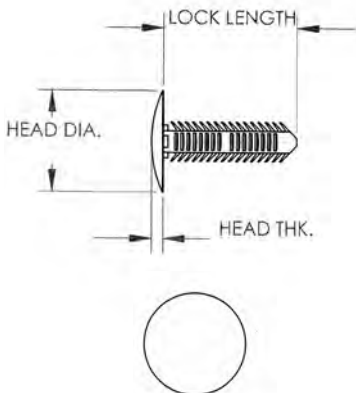

PANEL FASTENERS AND HOLE PLUGS

SECTION
VI

STANDARD XMAS TREE TYPE CLIPS

Molded in **Black Nylon 6/6**

**METRIC Sizes
Also Available**
Page 283

**New
SIZES**

PART NUMBER	HOLE SIZE	PANEL THICKNESS RANGE	HEAD DIAMETER	HEAD THICKNESS	LOCK LENGTH
27XT1250125	.125 (3,18)	.062-.125 (1,57 - 3,18)	.344 (8,74)	.062 (1,57)	.208 (5,28)
27XT1250250	.125 (3,18)	.062-.250 (1,57 - 6,35)	.344 (8,74)	.062 (1,57)	.321 (8,15)
27XT1250375	.125 (3,18)	.062-.375 (1,57 - 9,53)	.344 (8,74)	.062 (1,57)	.458 (11,63)
27XT1880250	.188 (4,78)	.062-.250 (1,57 - 6,35)	.500 (12,70)	.078 (1,98)	.348 (8,84)
27XT1880375	.188 (4,78)	.062-.375 (1,57 - 9,53)	1/2 (12,70)	.078 (1,98)	.473 (12,01)
27XT1880500	.188 (4,78)	.062-.500 (1,57 - 12,70)	1/2 (12,70)	.078 (1,98)	.598 (15,19)
27XT1880625	.188 (4,78)	.062-.625 (1,57 - 15,88)	.500 (12,70)	.078 (1,98)	.723 (18,36)
27XT1880750	.188 (4,78)	.062-.750 (1,57 - 19,05)	1/2 (12,70)	.078 (1,98)	.848 (21,54)
27XT2030375	.203 (5,16)	.070-.250 (1,78 - 6,35)	.625 (15,88)	.100 (2,54)	.375 (9,53)
27XT2500250	.250 (6,35)	.062-.250 (1,57 - 6,35)	.700 (17,78)	.100 (2,54)	.391 (9,93)
27XT2500375	.250 (6,35)	.062-.375 (1,57 - 9,53)	.700 (17,78)	.100 (2,54)	.506 (12,85)
27XT2500500	.250 (6,35)	.062-.500 (1,57 - 12,70)	.700 (17,78)	.100 (2,54)	.630 (16,00)
27XT2500625	.250 (6,35)	.062-.625 (1,57 - 15,88)	.700 (17,78)	.100 (2,54)	.755 (19,18)
27XT2500750	.250 (6,35)	.062-.750 (1,57 - 19,05)	.700 (17,78)	.100 (2,54)	.880 (22,35)
27XT2500875	.250 (6,35)	.062-.875 (1,57 - 22,23)	.700 (17,78)	.100 (2,54)	1.004 (25,50)
27XT2501000	.250 (6,35)	.062-1.000 (1,57 - 25,40)	.700 (17,78)	.100 (2,54)	1.120 (28,45)
27XT2501250	.250 (6,35)	.062-1.250 (1,57 - 31,75)	.700 (17,78)	.100 (2,54)	1.380 (35,05)
27XT2501500	.250 (6,35)	.062-1.500 (1,57 - 38,10)	.700 (17,78)	.100 (2,54)	1.632 (41,45)
27XT2501750	.250 (6,35)	.062-1.750 (1,57 - 44,45)	.700 (17,78)	.100 (2,54)	1.882 (47,80)
27XT2502000	.250 (6,35)	.062-2.000 (1,57 - 50,80)	.700 (17,78)	.100 (2,54)	2.132 (54,15)
27XT2810250	.281 (7,14)	.062-.250 (1,57 - 6,35)	.790 (20,07)	.100 (2,54)	.384 (9,75)
27XT2810375	.281 (7,14)	.062-.375 (1,57 - 9,53)	.787 (19,99)	.100 (2,54)	.515 (13,08)
27XT2810500	.281 (7,14)	.062-.500 (1,57 - 12,70)	.787 (19,99)	.100 (2,54)	.642 (16,31)
27XT2810625	.281 (7,14)	.062-.625 (1,57 - 15,88)	.787 (19,99)	.100 (2,54)	.767 (19,48)
27XT2810750	.281 (7,14)	.062-.750 (1,57 - 19,05)	.787 (19,99)	.100 (2,54)	.894 (22,71)
27XT2810875	.281 (7,14)	.062-.875 (1,57 - 22,23)	.787 (19,99)	.100 (2,54)	1.021 (25,93)
27XT2811000	.281 (7,14)	.062-1.000 (1,57 - 25,40)	.787 (19,99)	.100 (2,54)	1.147 (29,13)
27XT2811250	.281 (7,14)	.062-1.250 (1,57 - 31,75)	.787 (19,99)	.100 (2,54)	1.401 (35,59)
27XT2811500	.281 (7,14)	.062-1.500 (1,57 - 38,10)	.787 (19,99)	.100 (2,54)	1.651 (41,94)
27XT2811750	.281 (7,14)	.062-1.750 (1,57 - 44,45)	.787 (19,99)	.100 (2,54)	1.901 (48,29)
27XT3120250	.312 (7,92)	.062-.250 (1,57 - 6,35)	.874 (22,20)	.100 (2,54)	.410 (10,41)
27XT3120375	.312 (7,92)	.062-.375 (1,57 - 9,53)	.874 (22,20)	.100 (2,54)	.529 (13,44)
27XT3120500	.312 (7,92)	.062-.500 (1,57 - 12,7)	.874 (22,20)	.100 (2,54)	.655 (16,63)
27XT3120625	.312 (7,92)	.062-.625 (1,57 - 15,88)	.874 (22,20)	.100 (2,54)	.783 (19,89)
27XT3120750	.312 (7,92)	.062-.750 (1,57 - 19,05)	.874 (22,20)	.100 (2,54)	.894 (22,71)
27XT3120875	.312 (7,92)	.062-.875 (1,57 - 22,23)	.874 (22,20)	.100 (2,54)	1.036 (26,31)
27XT3121000	.312 (7,92)	.062-1.000 (1,57 - 25,40)	.874 (22,20)	.100 (2,54)	1.163 (29,54)
27XT3121250	.312 (7,92)	.062-1.250 (1,57 - 31,75)	.874 (22,20)	.100 (2,54)	1.416 (35,97)
27XT3121500	.312 (7,92)	.062-1.500 (1,57 - 38,10)	.874 (22,20)	.100 (2,54)	1.669 (42,39)
27XT3121750	.312 (7,92)	.062-1.750 (1,57 - 44,45)	.874 (22,19)	.100 (2,54)	1.923 (48,84)
27XT3150500	.315 (8,00)	.062-.500 (1,57 - 12,7)	.886 (22,50)	.100 (2,54)	.669 (16,99)
27XT3750250	.375 (9,53)	.062-.250 (1,57 - 6,35)	1.000 (25,40)	.100 (2,54)	.445 (11,30)
27XT3750375	.375 (9,52)	.062-.375 (1,57 - 9,53)	1.000 (24,40)	.100 (2,54)	.562 (14,27)
27XT3750500	.375 (9,53)	.062-.500 (1,57 - 12,70)	1.000 (25,40)	.100 (2,54)	.689 (17,50)
27XT3751000	.375 (9,52)	.062-1.000 (1,57 - 25,4)	1.000 (25,40)	.100 (2,54)	1.197 (30,40)